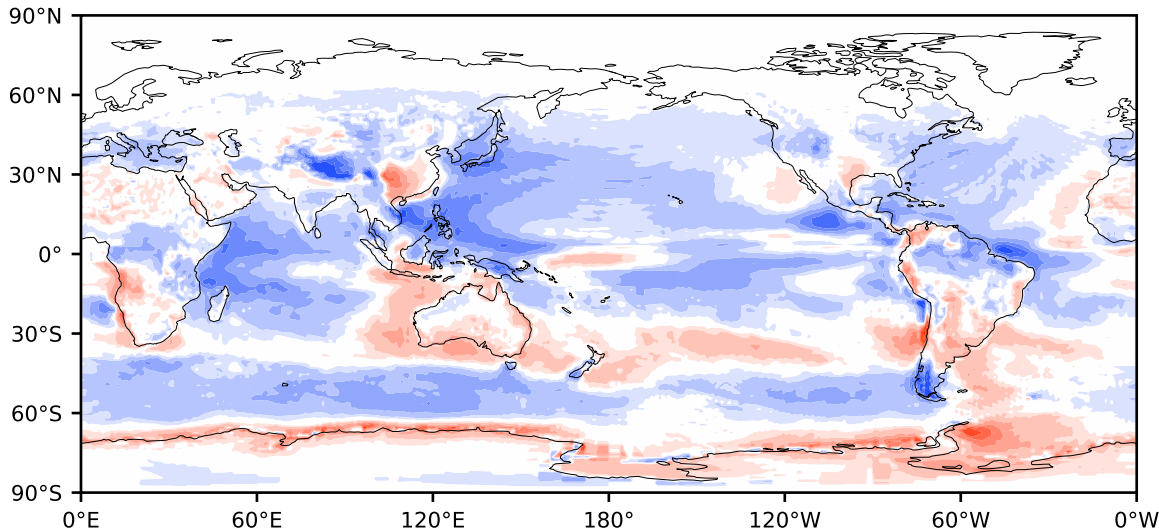

Model - Observations

Max 88.41
Mean -5.71
Min -90.41

RMSE 13.87
CORR 0.99