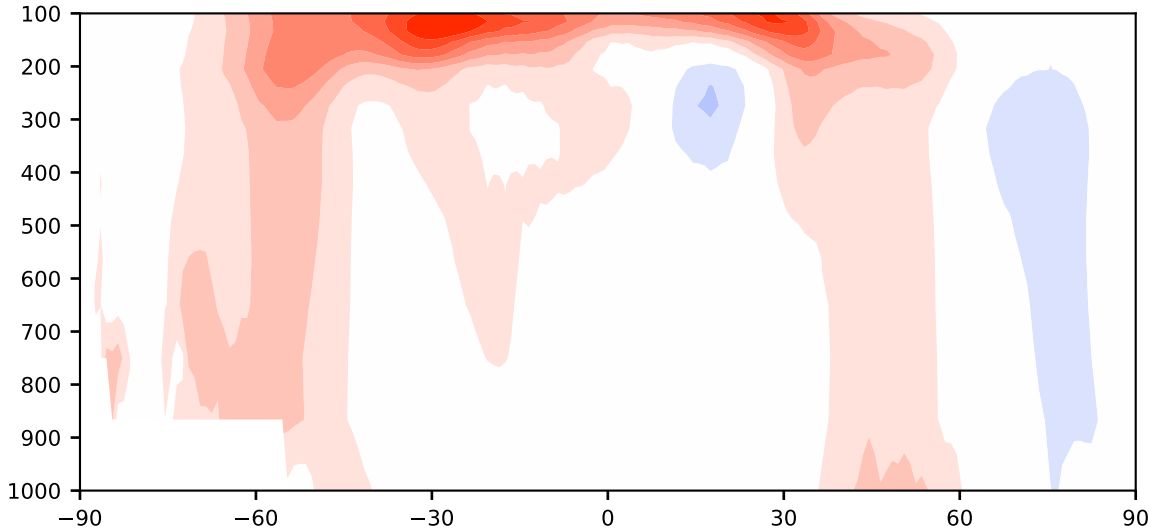

Model - Observations

Max 8.15
Mean 0.82
Min -2.18

RMSE 2.57
CORR 0.99