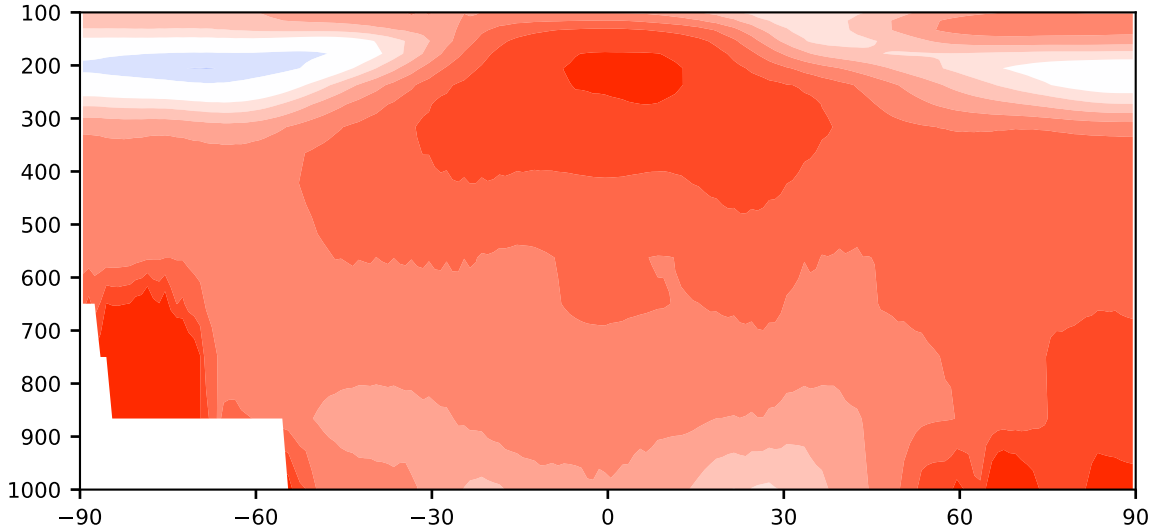

Model - Observations

Max 11.13
Mean 4.77
Min -2.05

RMSE 4.95
CORR 1.00