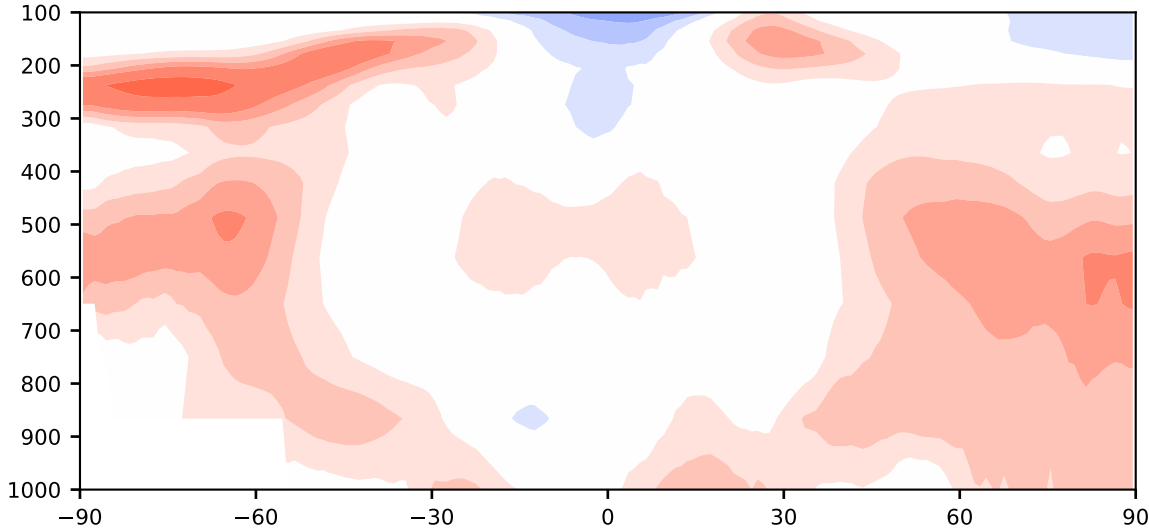

# Model - Observations

Max 37.33  
Mean 6.57  
Min -18.86

RMSE 8.75  
CORR 0.94