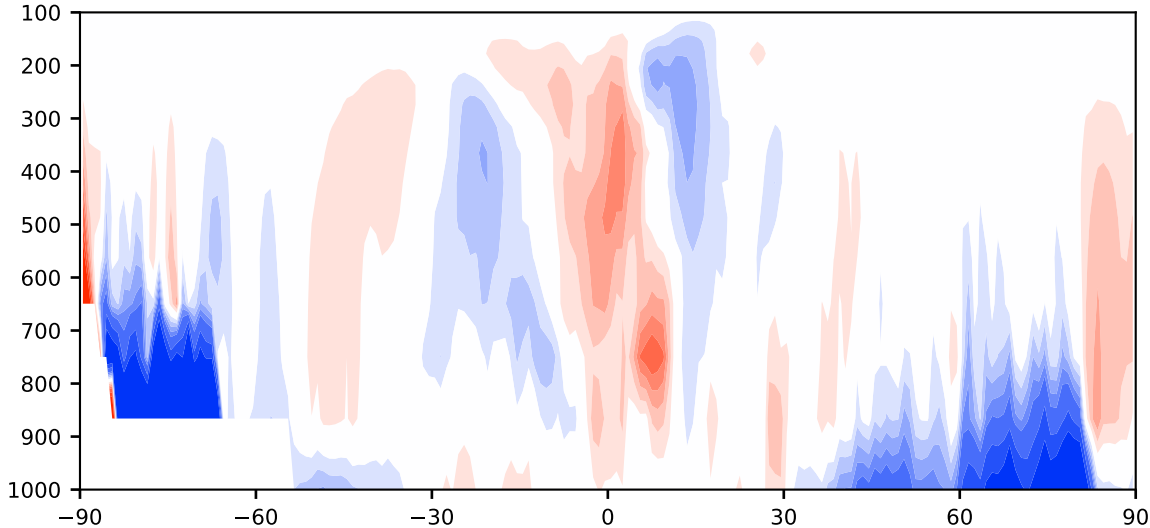

Model - Observations

Max 46.51
Mean -1.40
Min -86.12