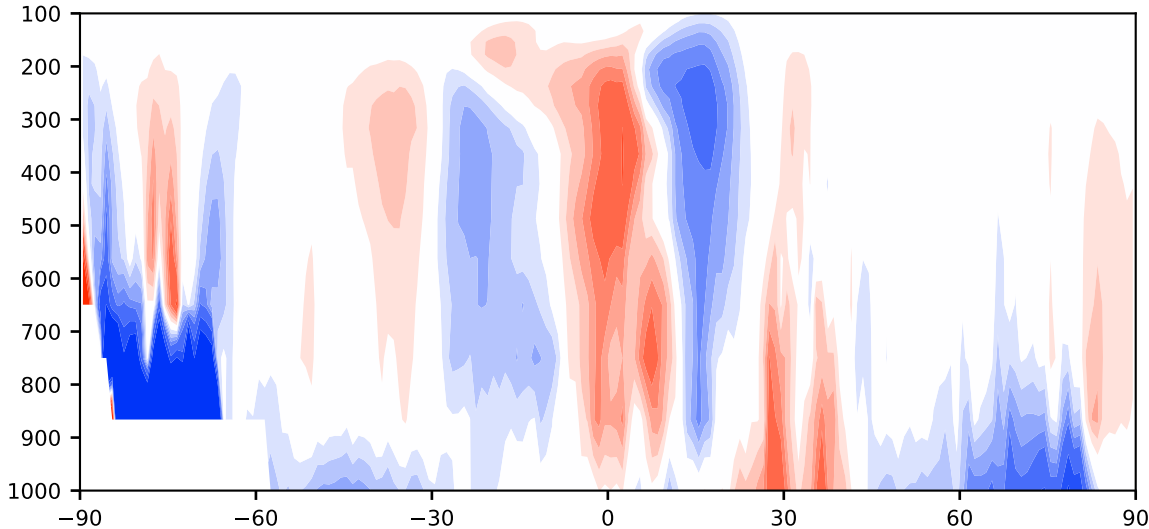

Model - Observations

Max 39.08
Mean -1.25
Min -110.21