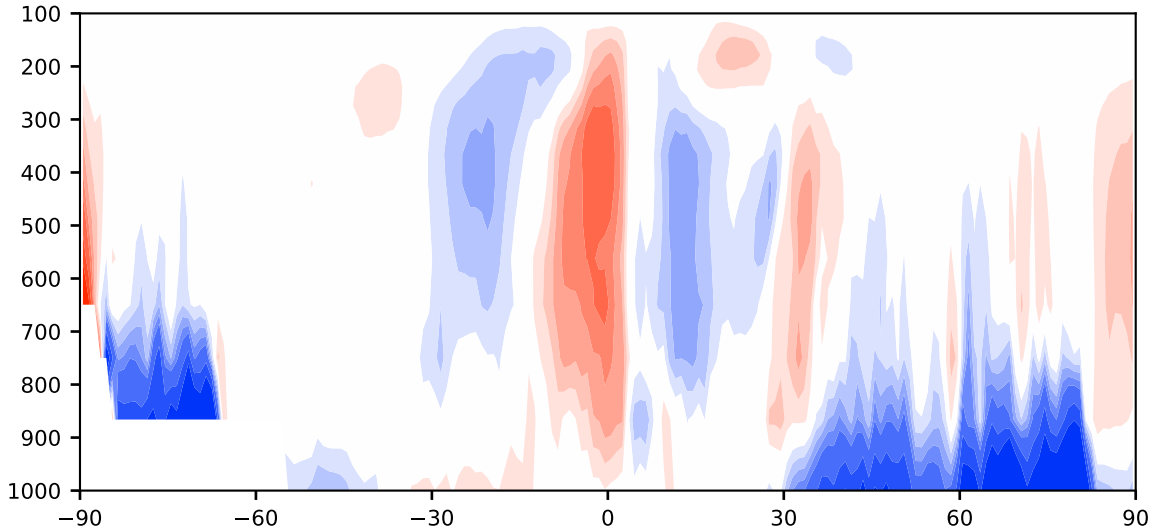

Model - Observations

Max 28.54
Mean -1.27
Min -51.40