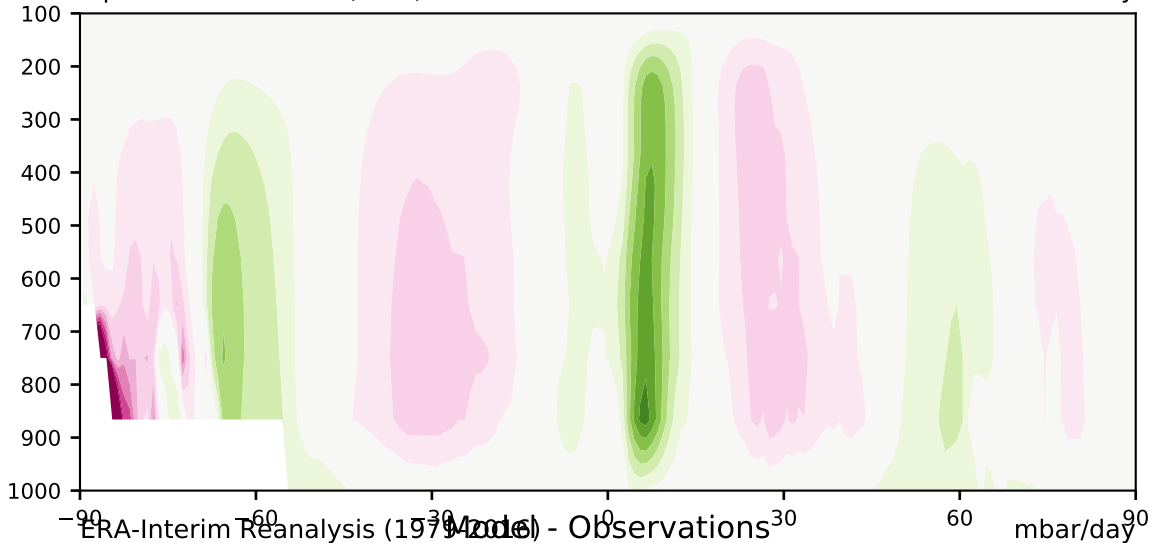

alpha2.min10nc+4K (2-11)

mbar/day

Max 151.50
Mean 0.39
Min -32.49

35.0
30.0
25.0
20.0
15.0
10.0
5.0
-5.0
-10.0
-15.0
-20.0
-25.0
-30.0
-35.0