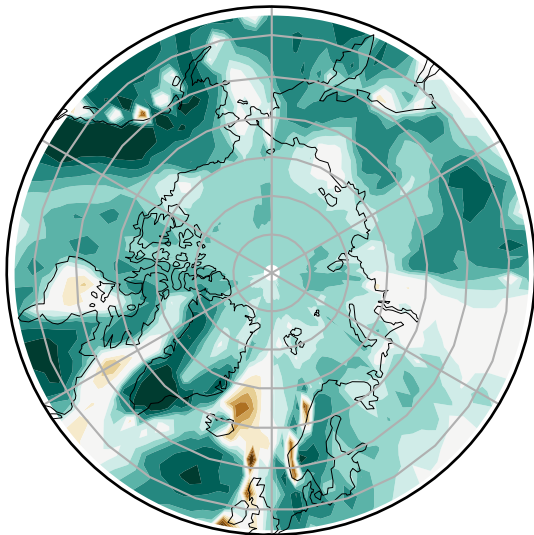

Model - Observations

Max 5.17
Mean 0.78
Min -3.09

RMSE 1.04
CORR 0.90