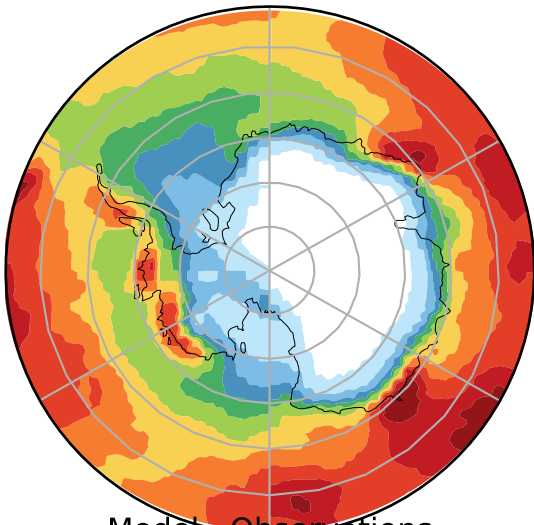

alpha2.min10nc+4K (2-11)
mm/day

Max 5.74
Mean 2.77
Min 0.08

Model - Observations