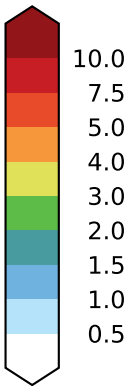

alpha2.min10nc+4K (2-11)  
mm/day

Max	6.97
Mean	2.03
Min	0.39

Model - Observations