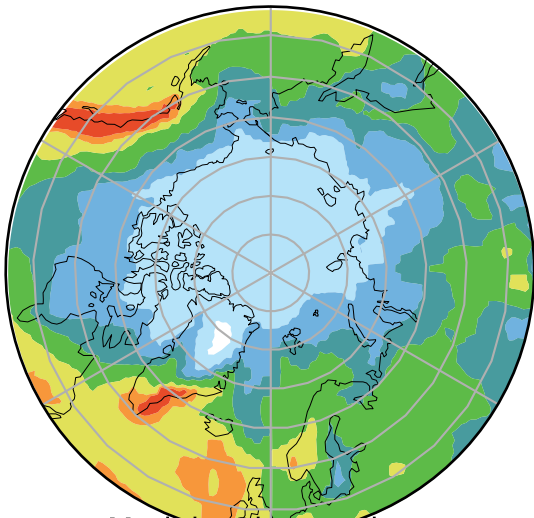

alpha2.min10nc+4K (2-11)  
mm/day

Max	6.97
Mean	2.03
Min	0.39

Model - Observations