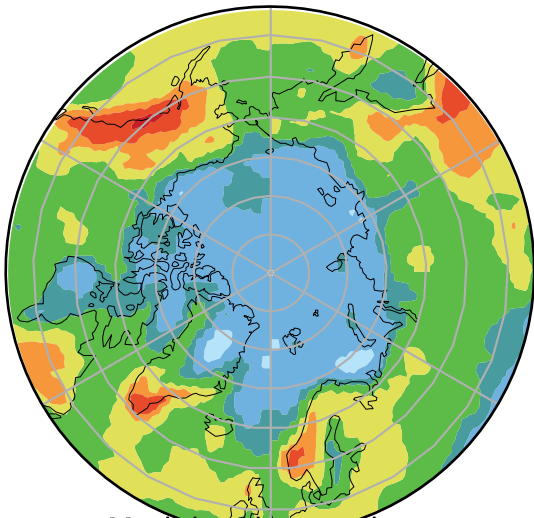

alpha2.min10nc+4K (2-11)
mm/day

Max	8.12
Mean	2.51
Min	0.78

Model - Observations