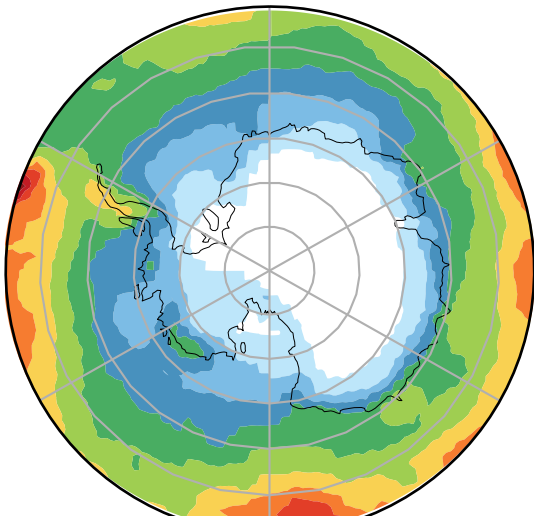

alpha2.min10nc+4K (2-11)
mm/day

Max 5.56
Mean 1.93
Min 0.12

Model - Observations