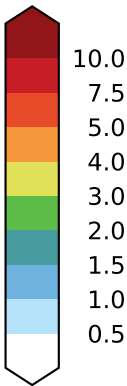

alpha2.min10nc+4K (2-11)
mm/day

Max	12.67
Mean	2.41
Min	0.36

Model - Observations