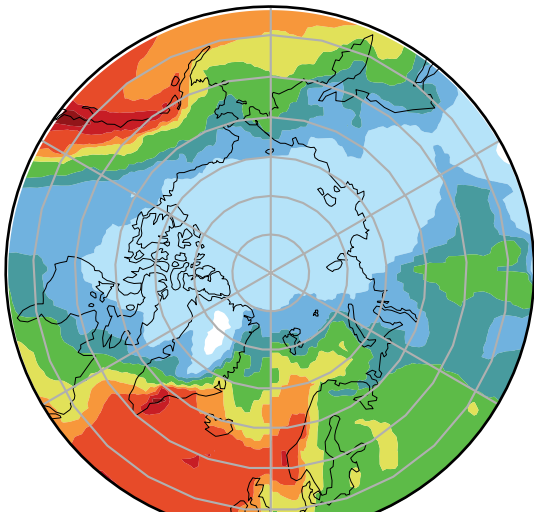

alpha2.min10nc+4K (2-11)
mm/day

Max	12.67
Mean	2.41
Min	0.36

Model - Observations