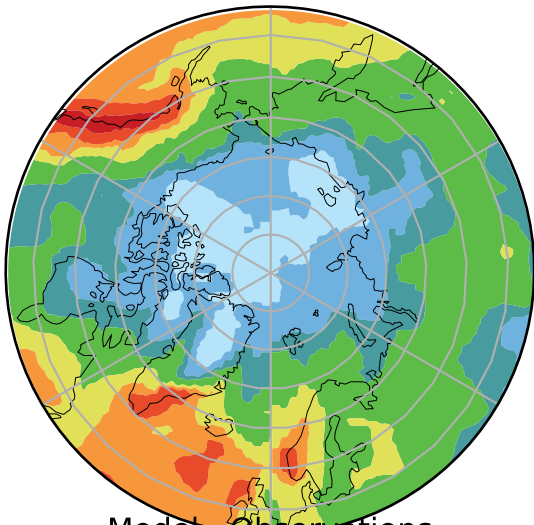

alpha2.min10nc+4K (2-11)  
mm/day

Max	8.92
Mean	2.47
Min	0.57

Model - Observations