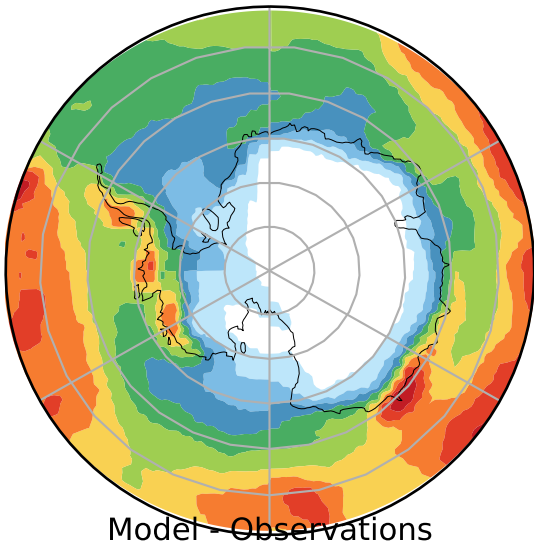

alpha2.min10nc+4K (2-11)
mm/day

Max 5.31
Mean 2.25
Min 0.08

Model - Observations