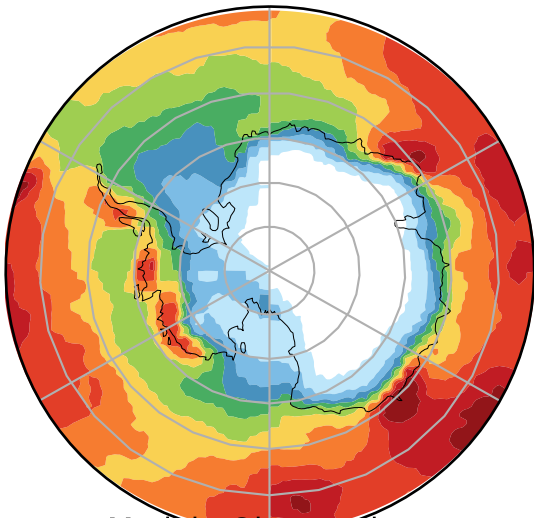

alpha2.min10nc+4K (2-11)
mm/day

Max 5.74
Mean 2.77
Min 0.08

Model - Observations