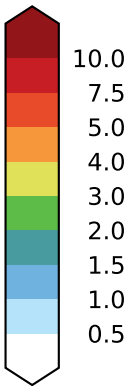

alpha2.min10nc+4K (2-11)
mm/day

Max	6.97
Mean	2.03
Min	0.39

Model - Observations