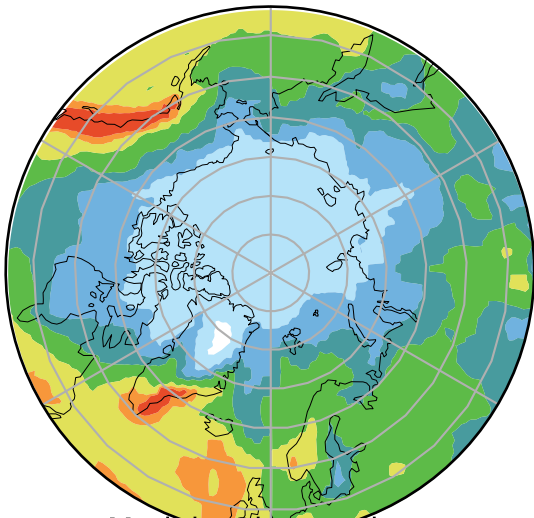

alpha2.min10nc+4K (2-11)
mm/day

Max	6.97
Mean	2.03
Min	0.39

Model - Observations