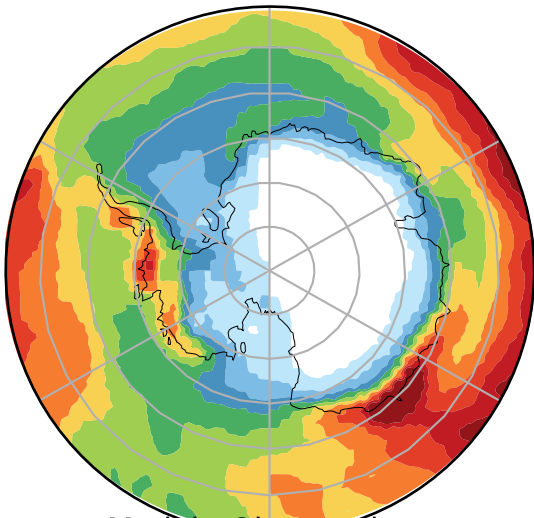

alpha2.min10nc+4K (2-11)
mm/day

Max 6.45
Mean 2.46
Min 0.07

Model - Observations