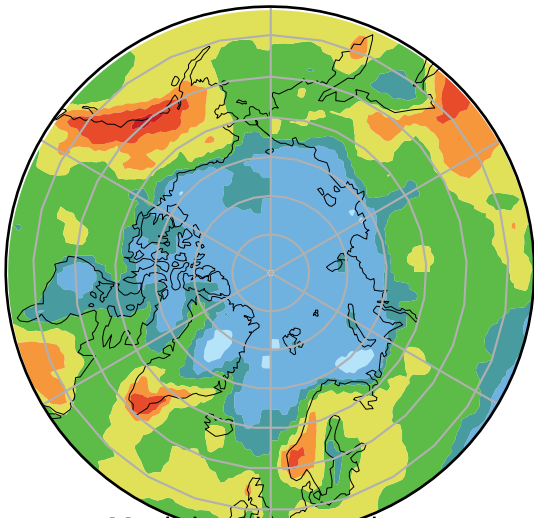

alpha2.min10nc+4K (2-11)  
mm/day

Max	8.12
Mean	2.51
Min	0.78

Model - Observations