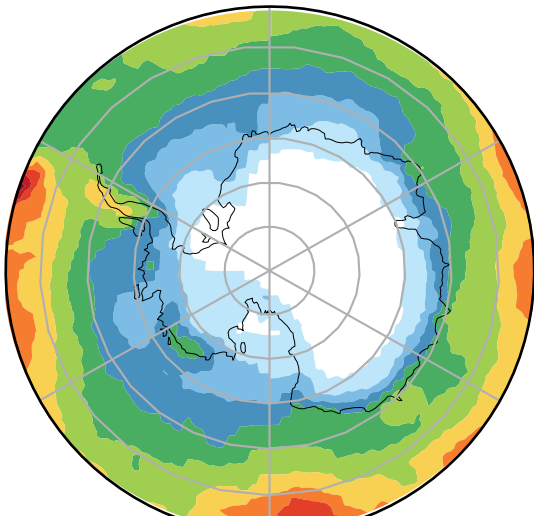

alpha2.min10nc+4K (2-11)  
mm/day

Max 5.56  
Mean 1.93  
Min 0.12

Model - Observations