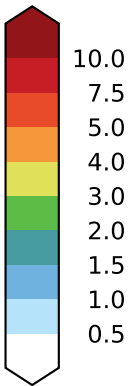

alpha2.min10nc+4K (2-11)
mm/day

Max	8.92
Mean	2.47
Min	0.57

Model - Observations