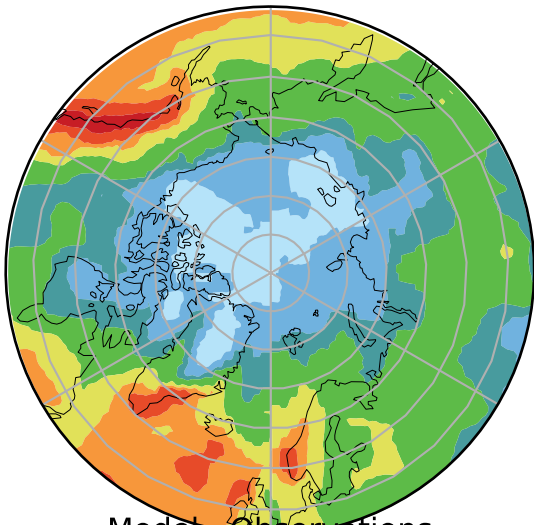

alpha2.min10nc+4K (2-11)
mm/day

Max	8.92
Mean	2.47
Min	0.57

Model - Observations