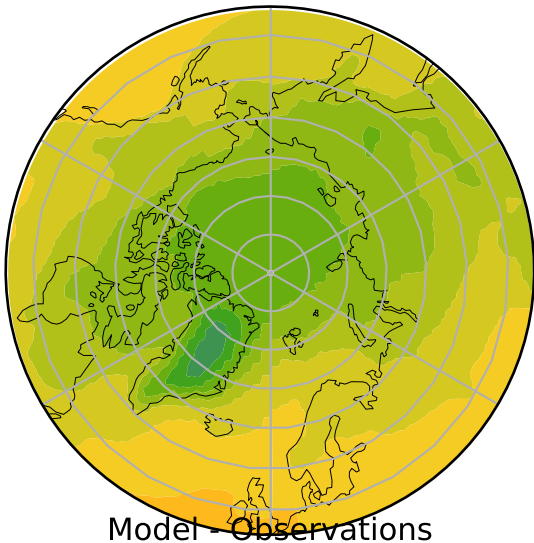

alpha2.min10nc+4K (2-11)
DegC

Max 17.02
Mean 3.43
Min -16.89

Model - Observations