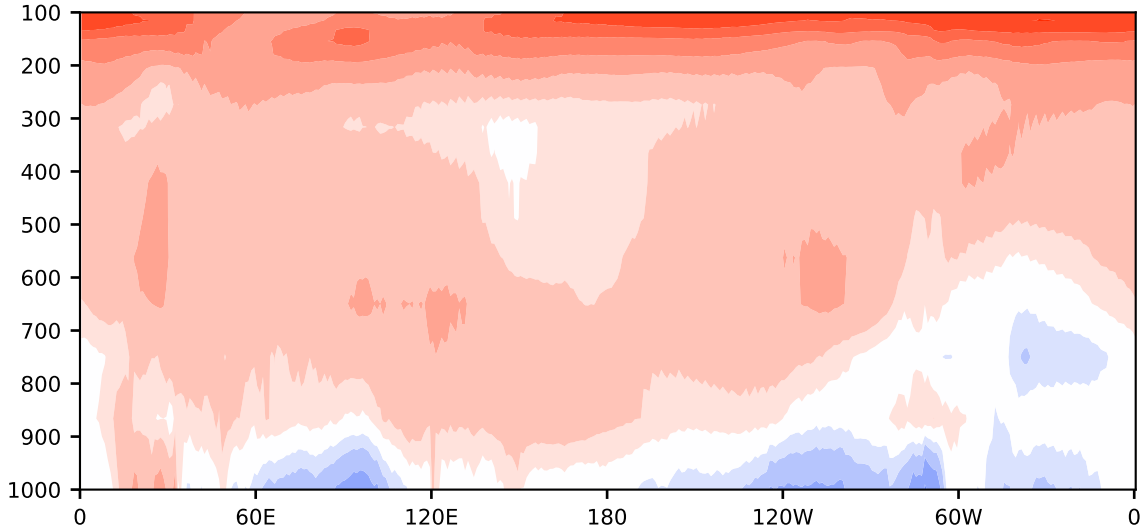

Model - Observations

Max 5.04
Mean 0.73
Min -2.20

RMSE 1.87
CORR 0.99