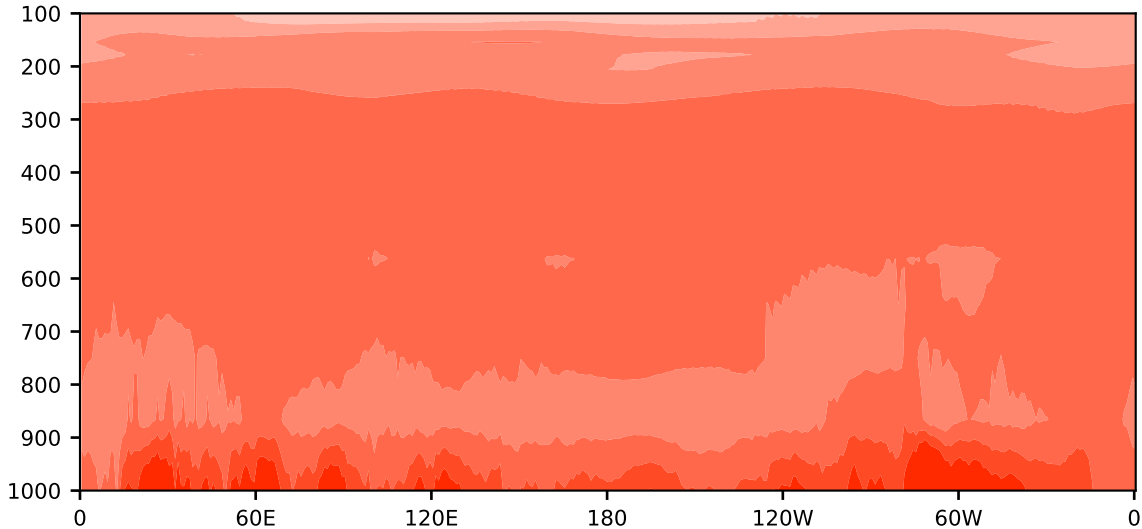

Model - Observations

Max 12.32
Mean 5.27
Min 2.21

RMSE 4.95
CORR 1.00