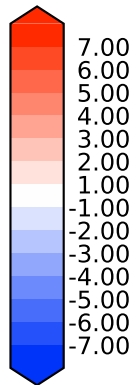

Model - Observations

Max 12.32
Mean 5.27
Min 2.21

RMSE 4.95
CORR 1.00