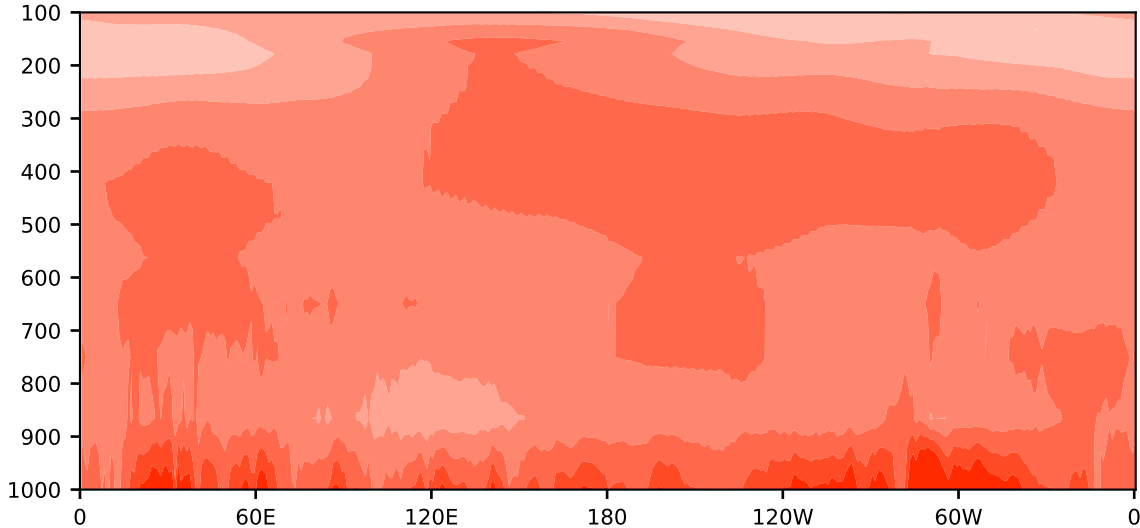

Model - Observations

Max 11.29
Mean 4.84
Min 1.99

RMSE 4.51
CORR 1.00