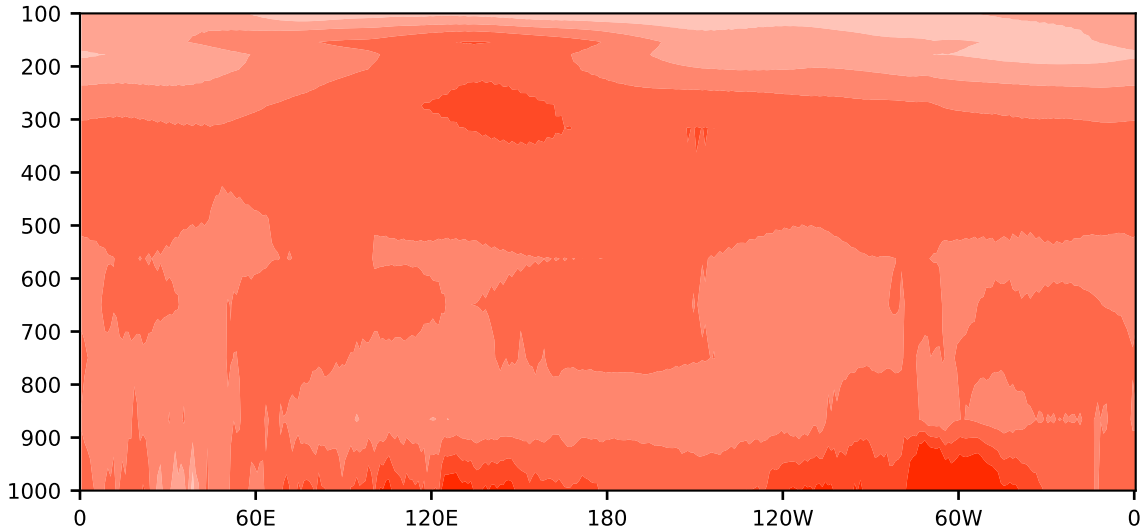

# Model - Observations

Max 12.60  
Mean 5.07  
Min 2.09

RMSE 4.81  
CORR 1.00