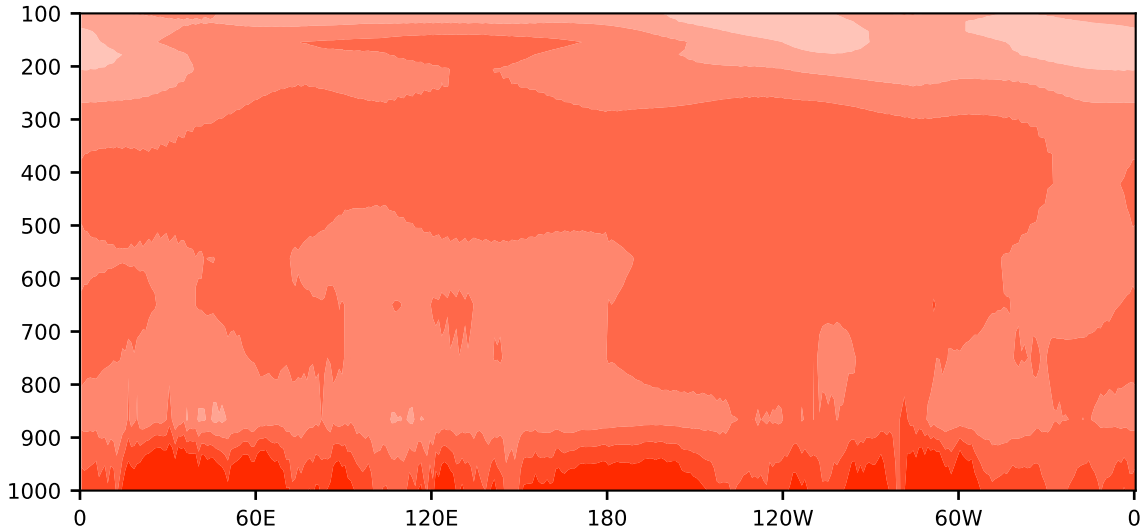

Model - Observations

Max 11.11
Mean 5.22
Min 2.12

RMSE 4.87
CORR 1.00