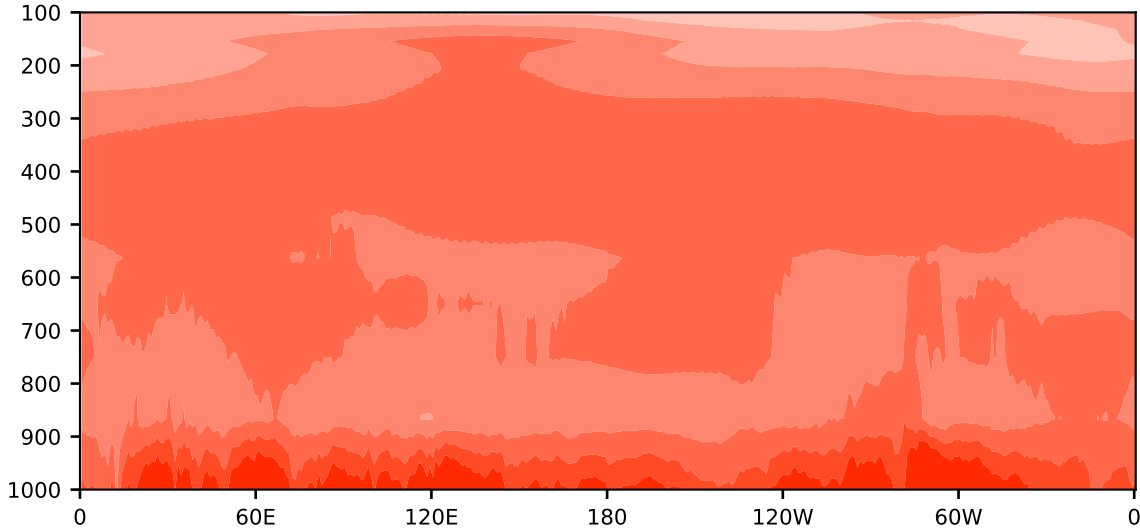

# Model - Observations

Max 11.70  
Mean 5.19  
Min 2.48

RMSE 4.83  
CORR 1.00