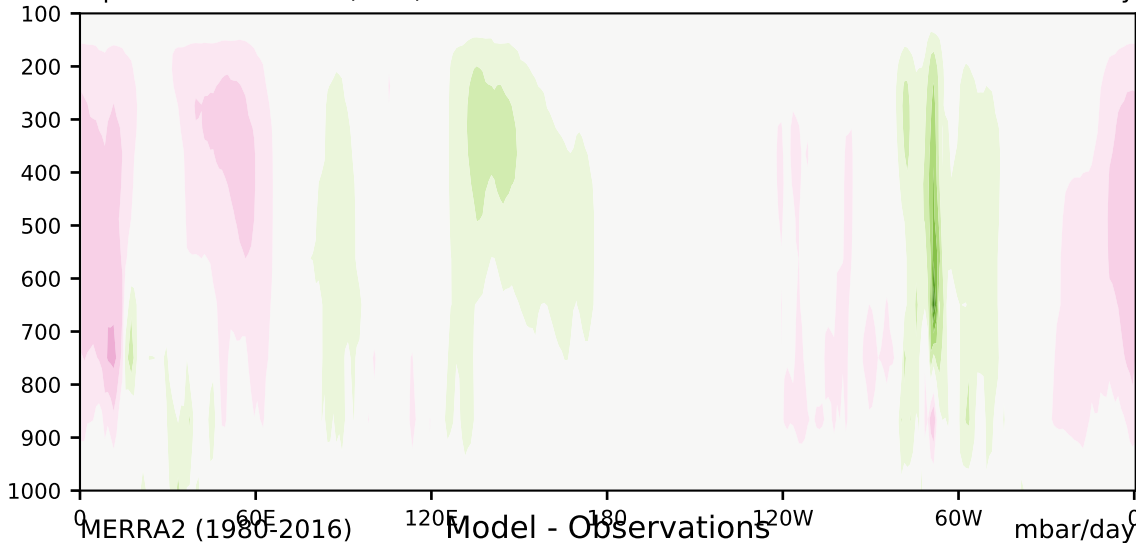

alpha2.min10nc+4K (2-11)

mbar/day

Max 16.20
Mean -0.22
Min -33.99

35.0
30.0
25.0
20.0
15.0
10.0
5.0
-5.0
-10.0
-15.0
-20.0
-25.0
-30.0
-35.0