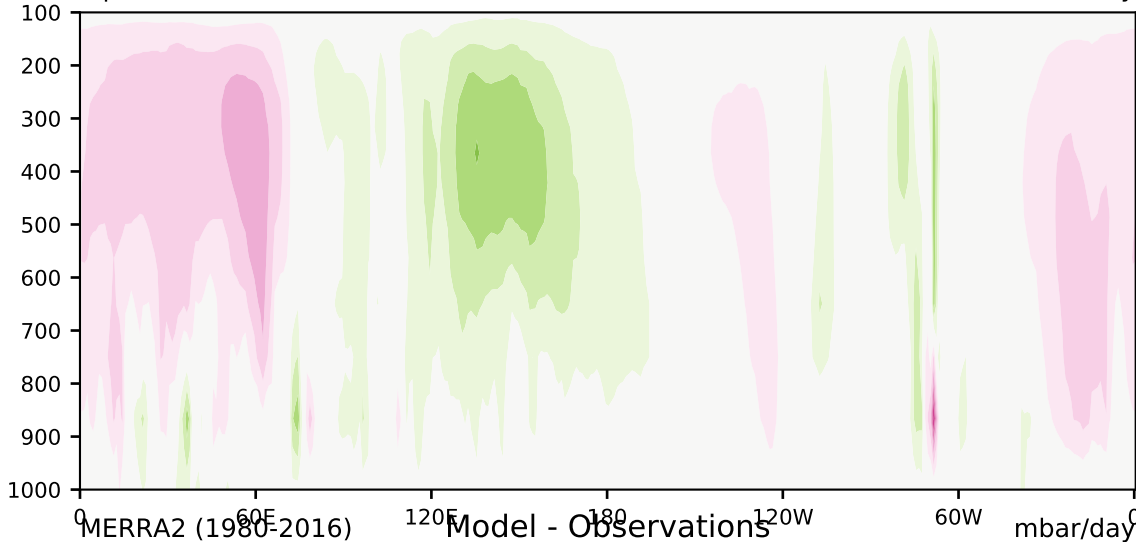

alpha2.min10nc+4K (2-11)

mbar/day

Max 30.97
Mean -0.20
Min -20.27

35.0
30.0
25.0
20.0
15.0
10.0
5.0
-5.0
-10.0
-15.0
-20.0
-25.0
-30.0
-35.0