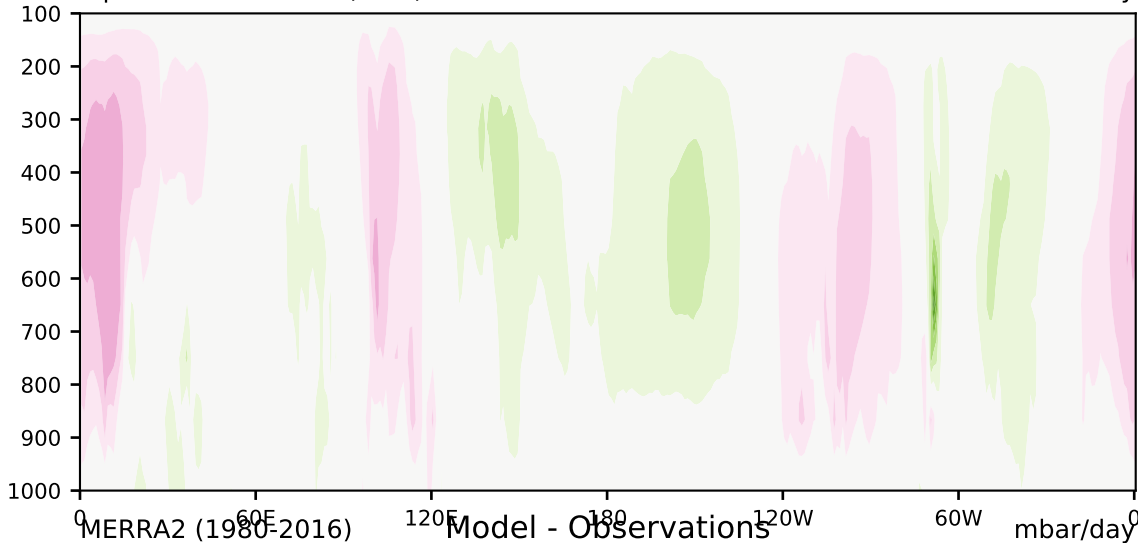

alpha2.min10nc+4K (2-11)

mbar/day

Max 18.65
Mean -0.19
Min -32.38

35.0
30.0
25.0
20.0
15.0
10.0
5.0
-5.0
-10.0
-15.0
-20.0
-25.0
-30.0
-35.0