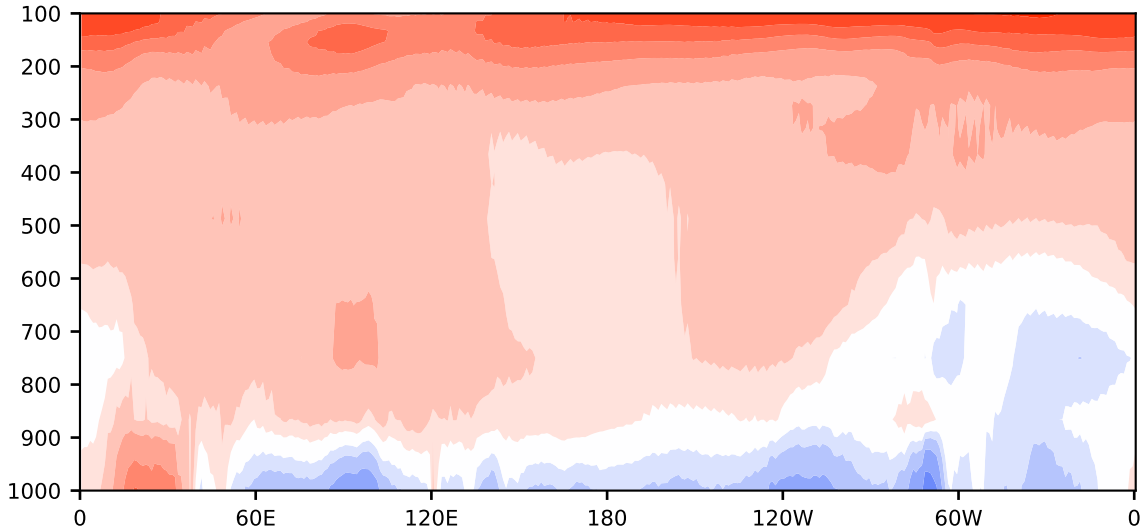

Model - Observations

Max 5.14
Mean 0.72
Min -2.87

RMSE 1.99
CORR 0.98