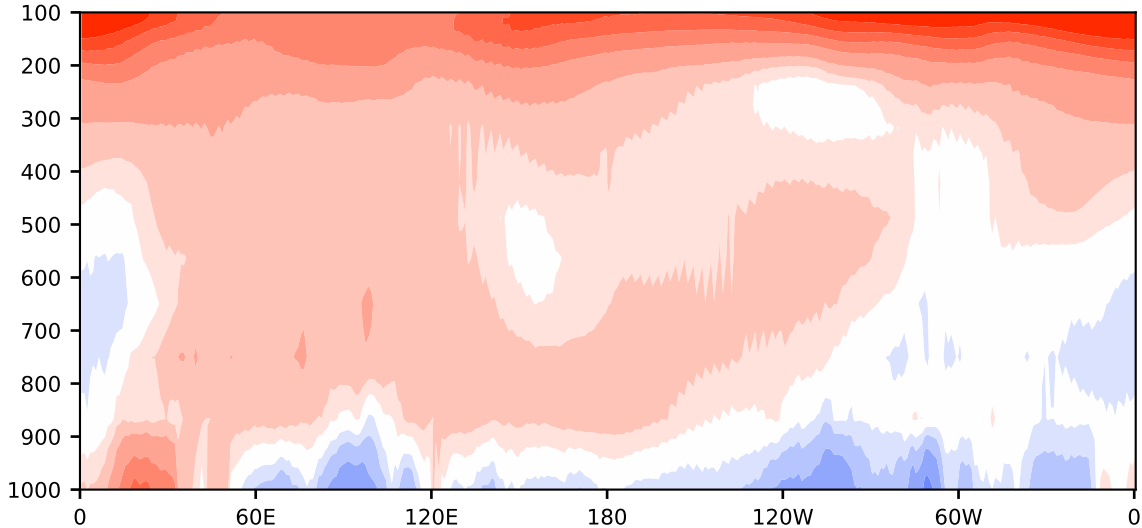

Model - Observations

Max 6.44
Mean 0.68
Min -2.51

RMSE 2.13
CORR 0.98