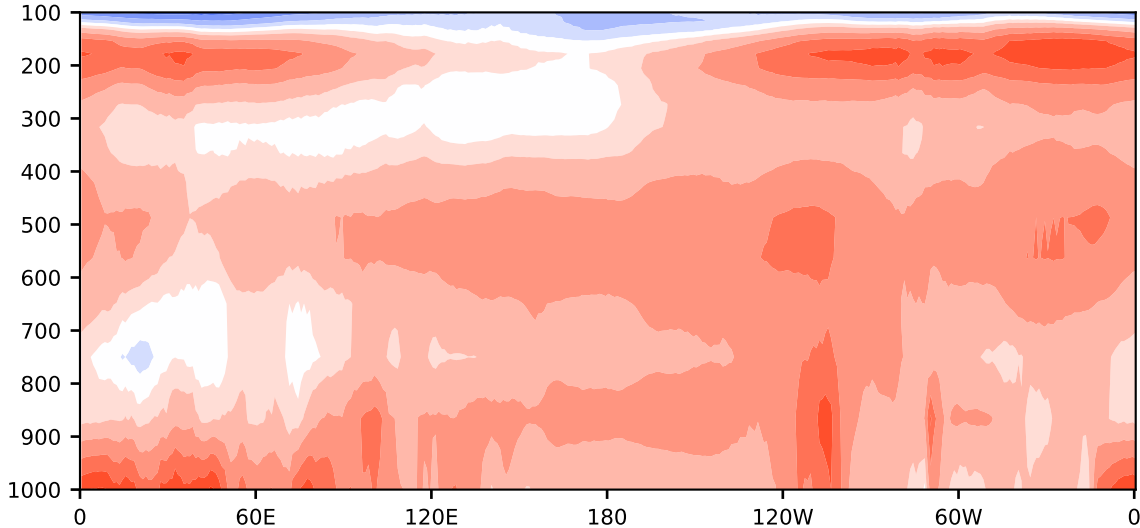

# Model - Observations

Max 15.65  
Mean 5.12  
Min -10.38

RMSE 6.16  
CORR 0.95