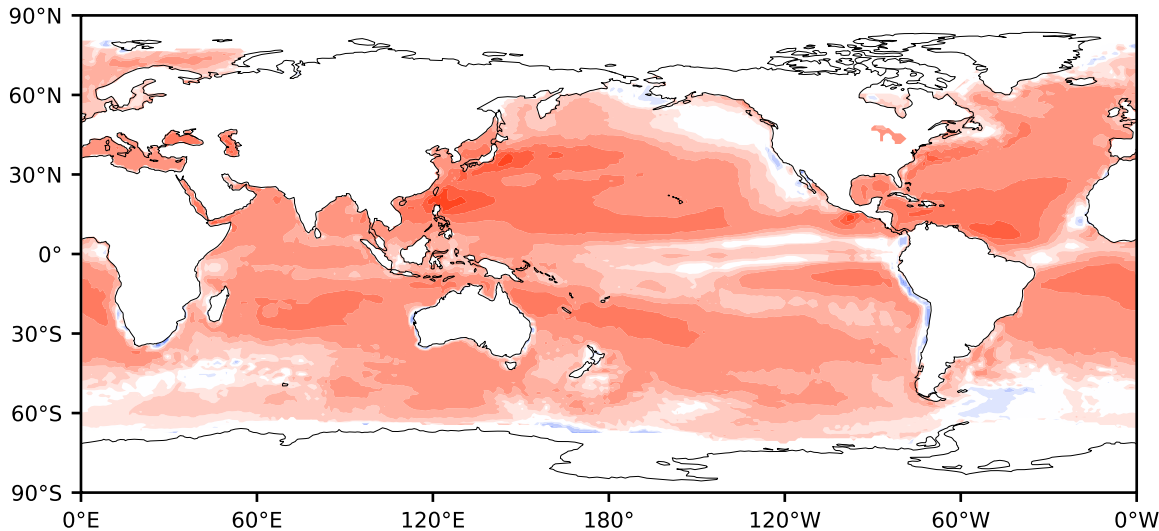

# Model - Observations

Max 151.49  
Mean 34.87  
Min -132.42

RMSE 42.00  
CORR 0.93