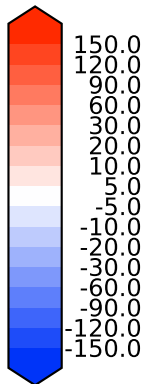

Model - Observations

Max 274.09
Mean 36.14
Min -146.33

RMSE 47.26
CORR 0.94