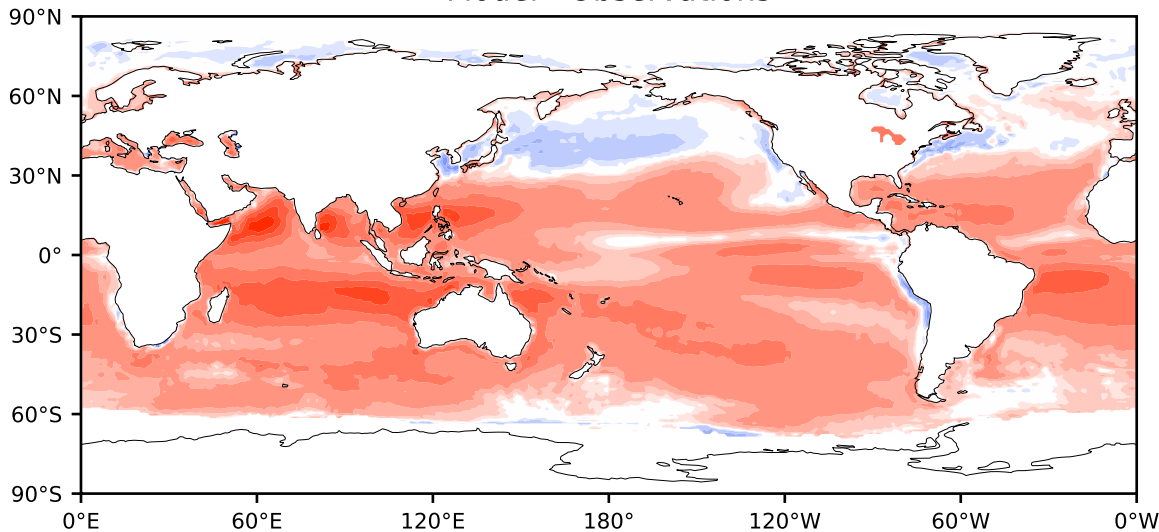

Model - Observations

Max 274.09
Mean 36.14
Min -146.33

RMSE 47.26
CORR 0.94