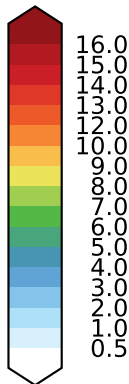

alpha2.min10nc+4K (2-11)

mm/day

Max 20.26
Mean 3.46
Min 0.00

GPCP_v2.3 (1979-2017)

Model - Observations

mm/d