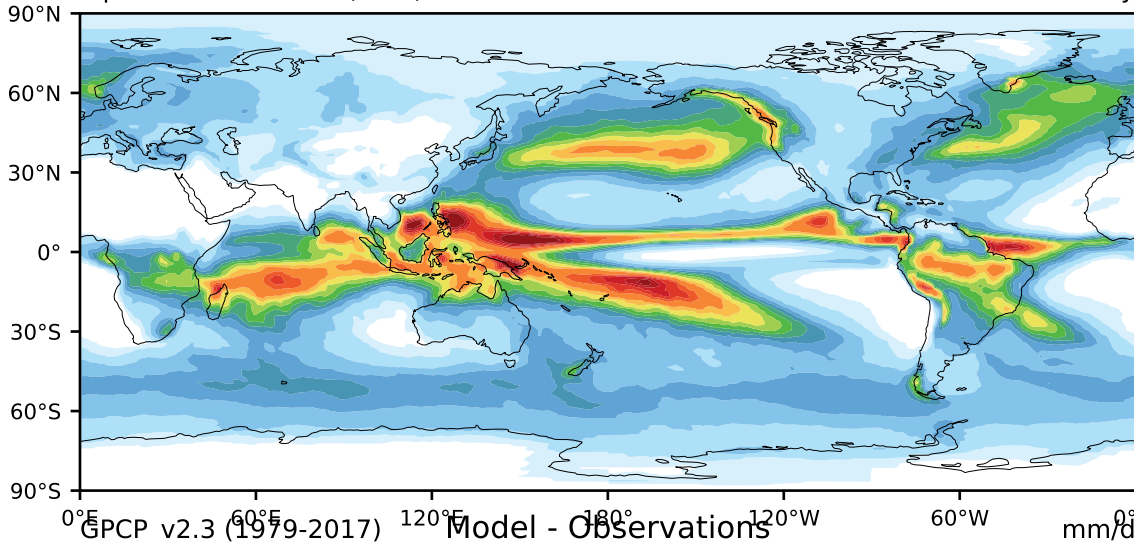

alpha2.min10nc+4K (2-11)

mm/day

Max 20.26
Mean 3.46
Min 0.00

GPCP_v2.3 (1979-2017)

Model - Observations

mm/d