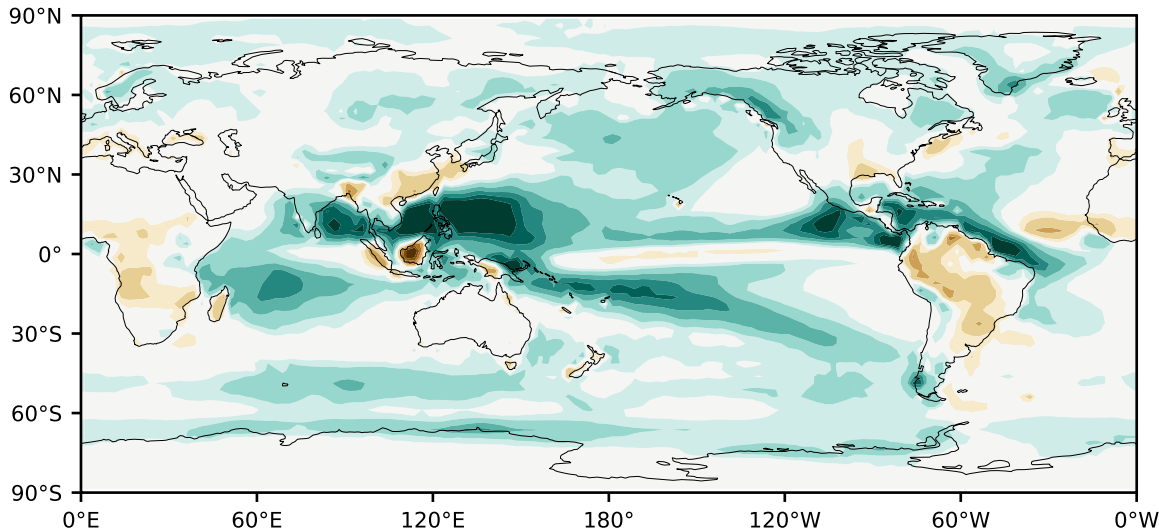

Model - Observations

Max 9.73
Mean 0.78
Min -6.26

RMSE 1.53
CORR 0.87