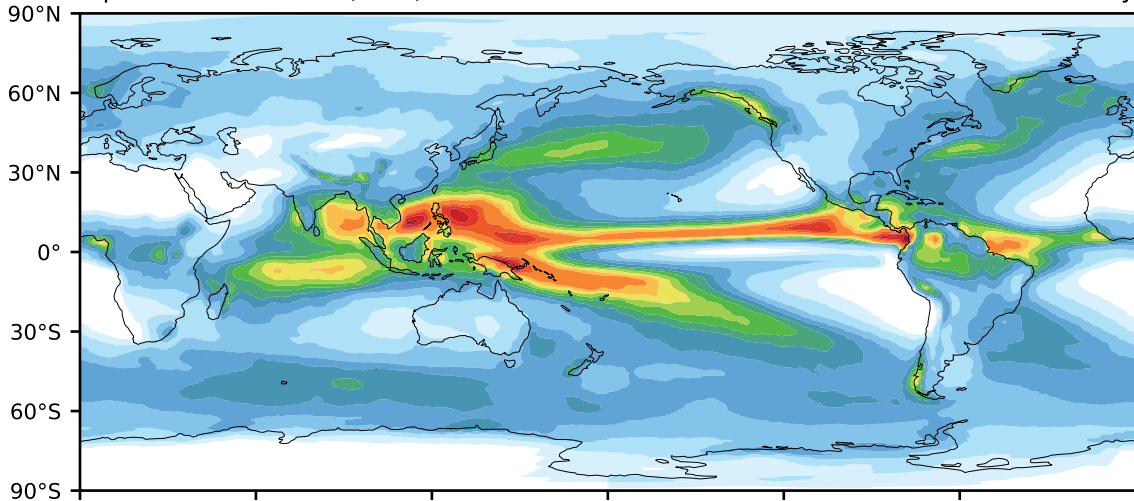

alpha2.min10nc+4K (2-11)

mm/day

Max 17.18
Mean 3.47
Min 0.01

GPCP_v2.3 (1979-2017)

Model - Observations

mm/d