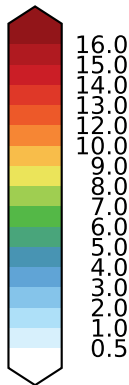

alpha2.min10nc+4K (2-11)

mm/day

Max 17.18
Mean 3.47
Min 0.01

GPCP_v2.3 (1979-2017)

Model - Observations

mm/d