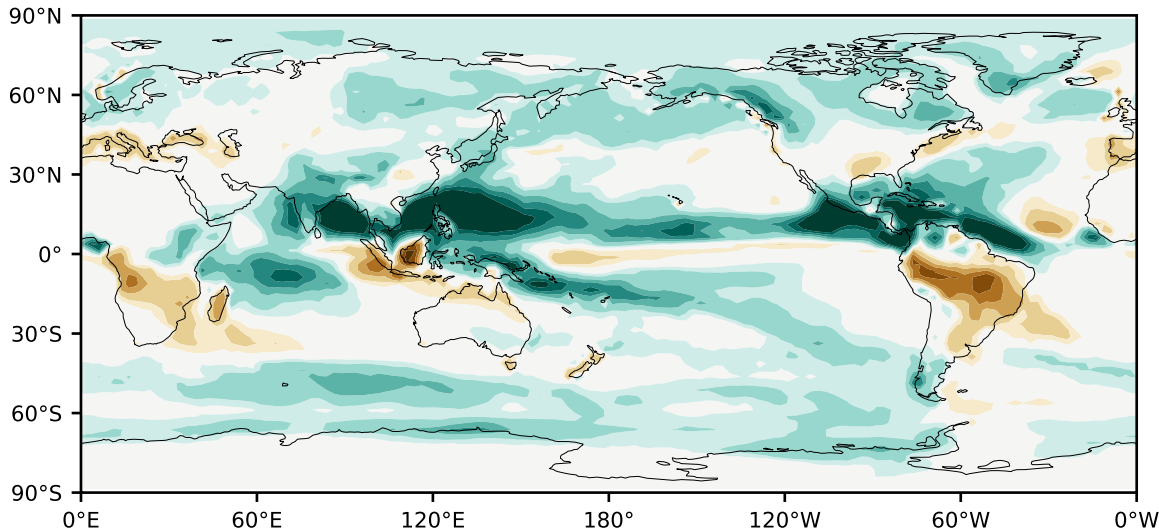

Model - Observations

Max 11.55
Mean 0.76
Min -5.65

RMSE 1.83
CORR 0.84