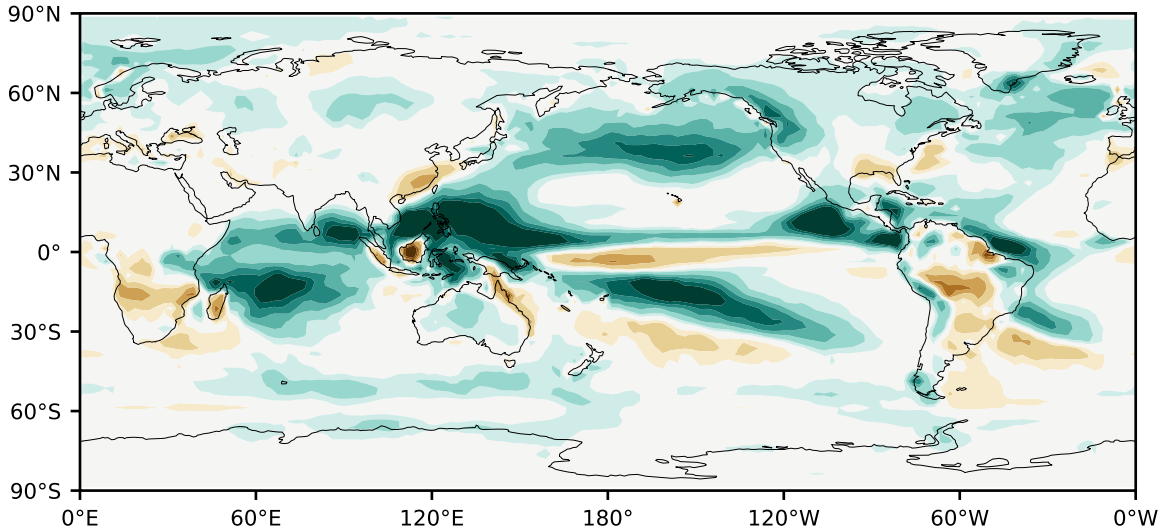

Model - Observations

Max 13.09
Mean 0.79
Min -6.98

RMSE 1.88
CORR 0.85