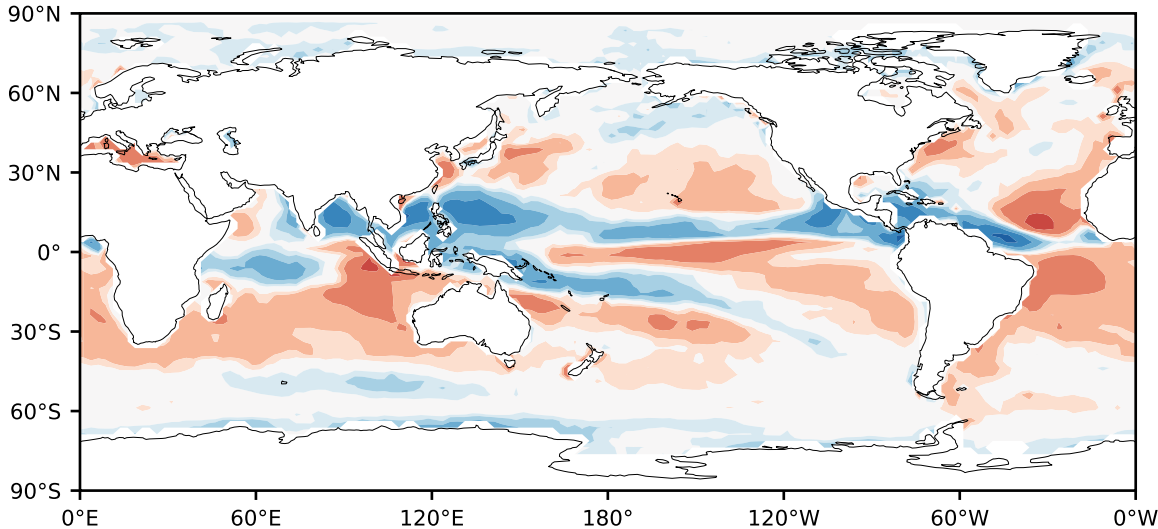

Model - Observations

Max 7.88
Mean -0.16
Min -5.44

RMSE 1.55
CORR 0.91