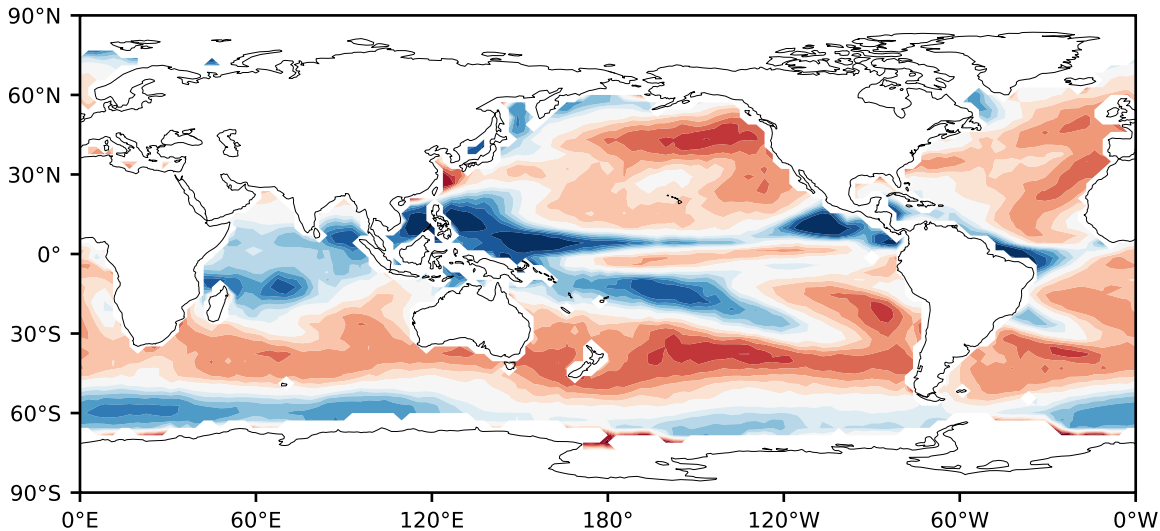

Model - Observations

Max 144.86
Mean -4.09
Min -101.53

RMSE 34.09
CORR 0.66