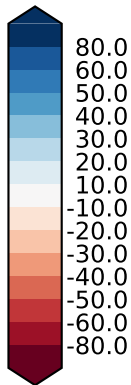

Model - Observations

Max 144.86
Mean -4.09
Min -101.53

RMSE 34.09
CORR 0.66