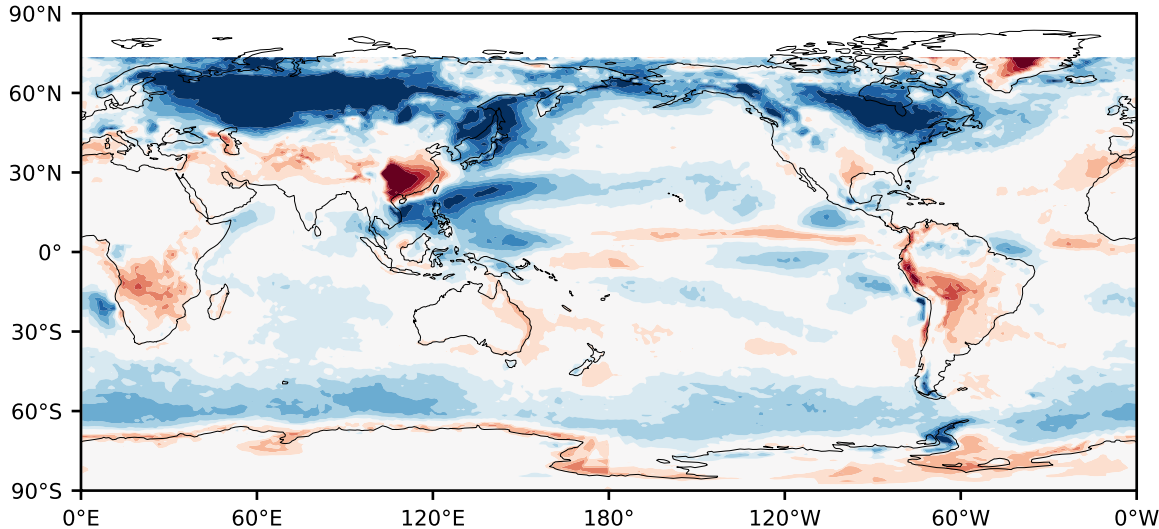

Model - Observations

Max 59.68
Mean 4.15
Min -54.52

RMSE 11.12
CORR 0.85