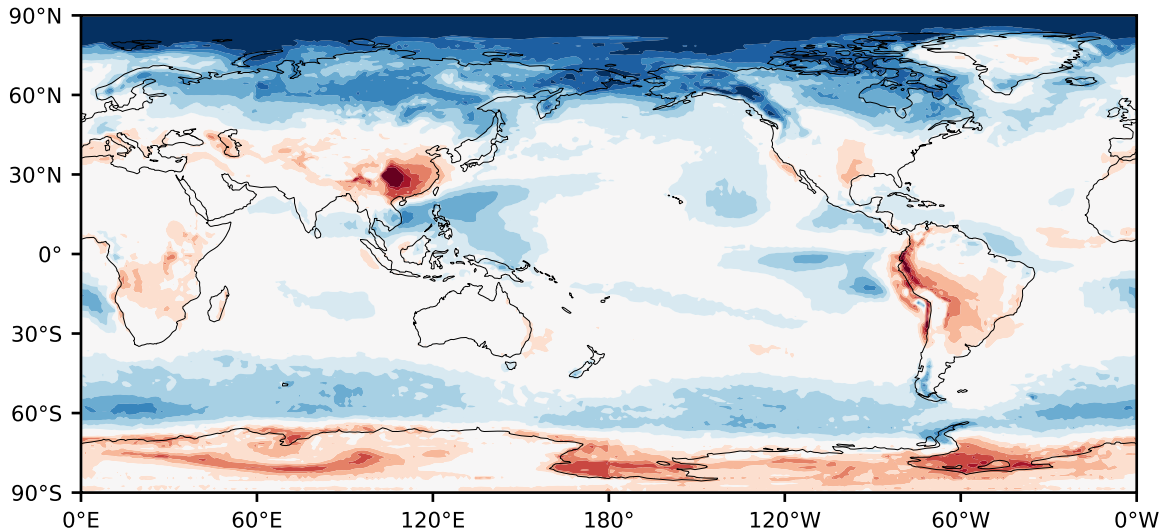

Model - Observations

Max 44.29
Mean 3.46
Min -43.26

RMSE 9.25
CORR 0.89