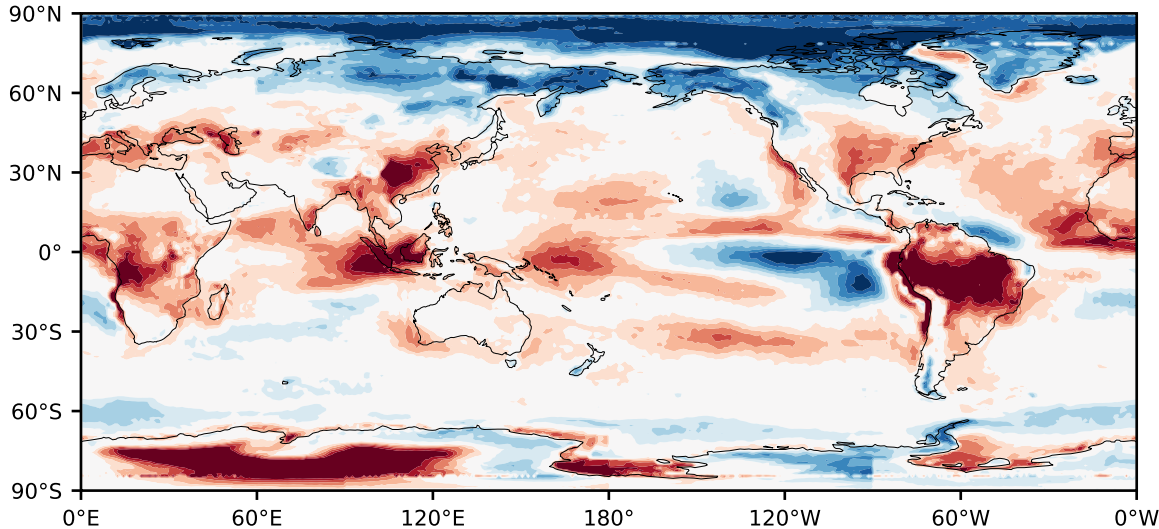

Model - Observations

Max 55.09
Mean -3.61
Min -79.93

RMSE 12.68
CORR 0.87