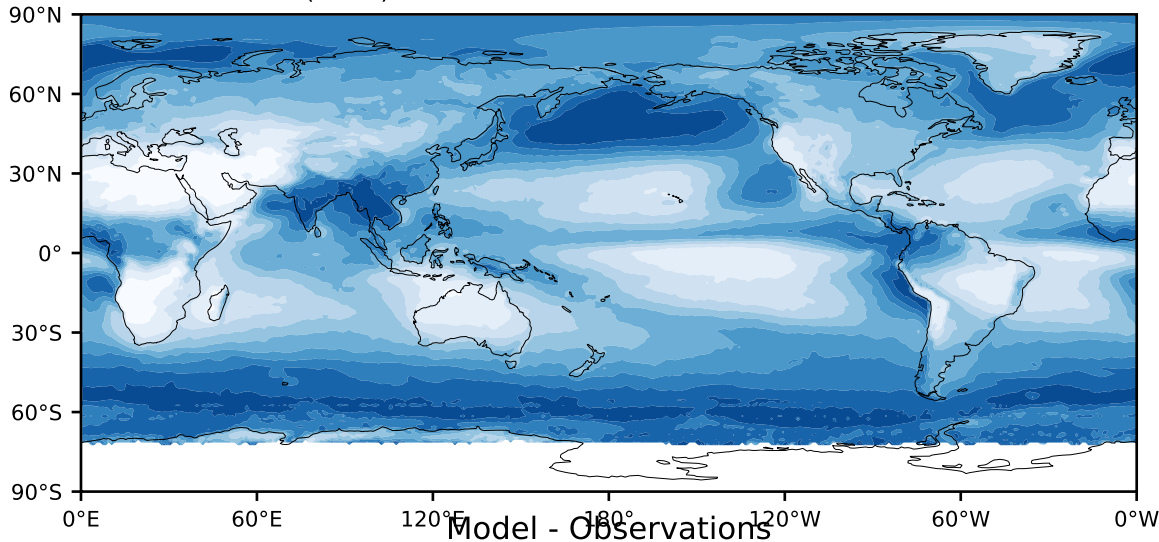

MODIS Simulator (None)

%

Max 100.00
Mean 47.81
Min 0.00

Model - Observations