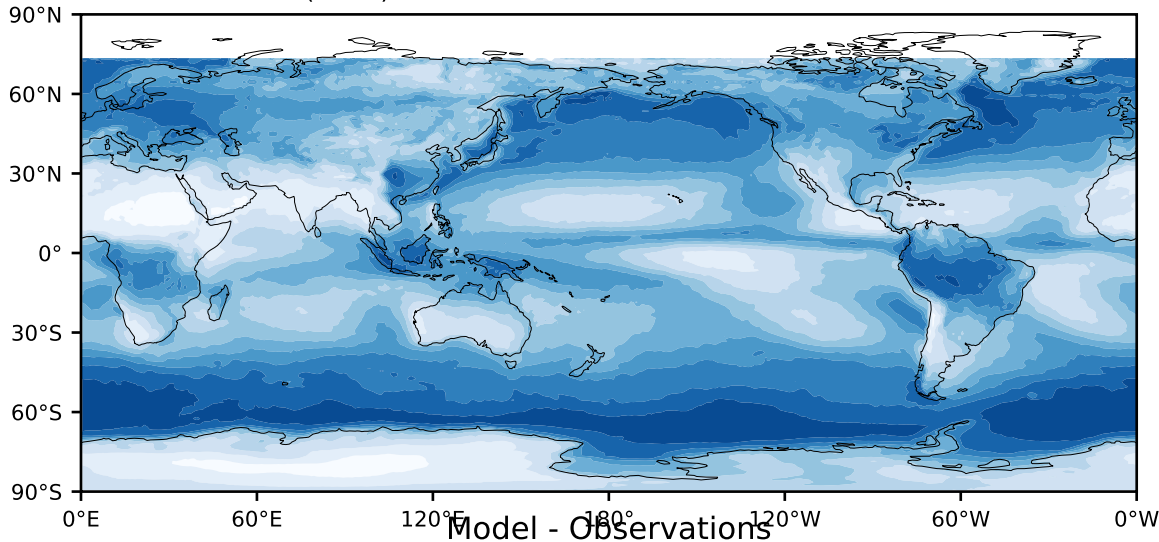

MODIS Simulator (None)

%

Max 93.72
Mean 49.14
Min 1.43

Model - Observations