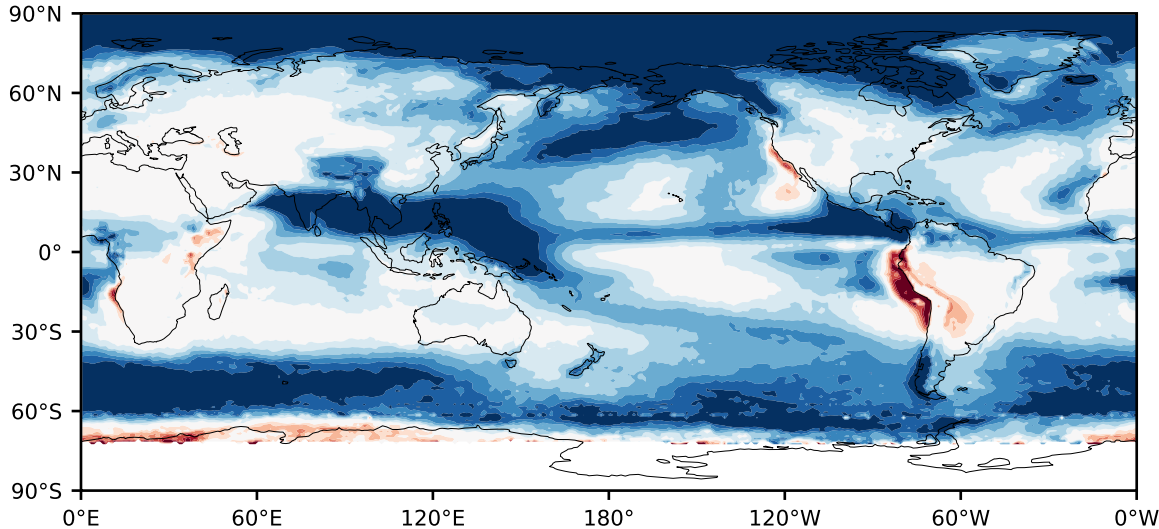

Model - Observations

Max 63.84
Mean 14.54
Min -100.00

RMSE 19.49
CORR 0.76